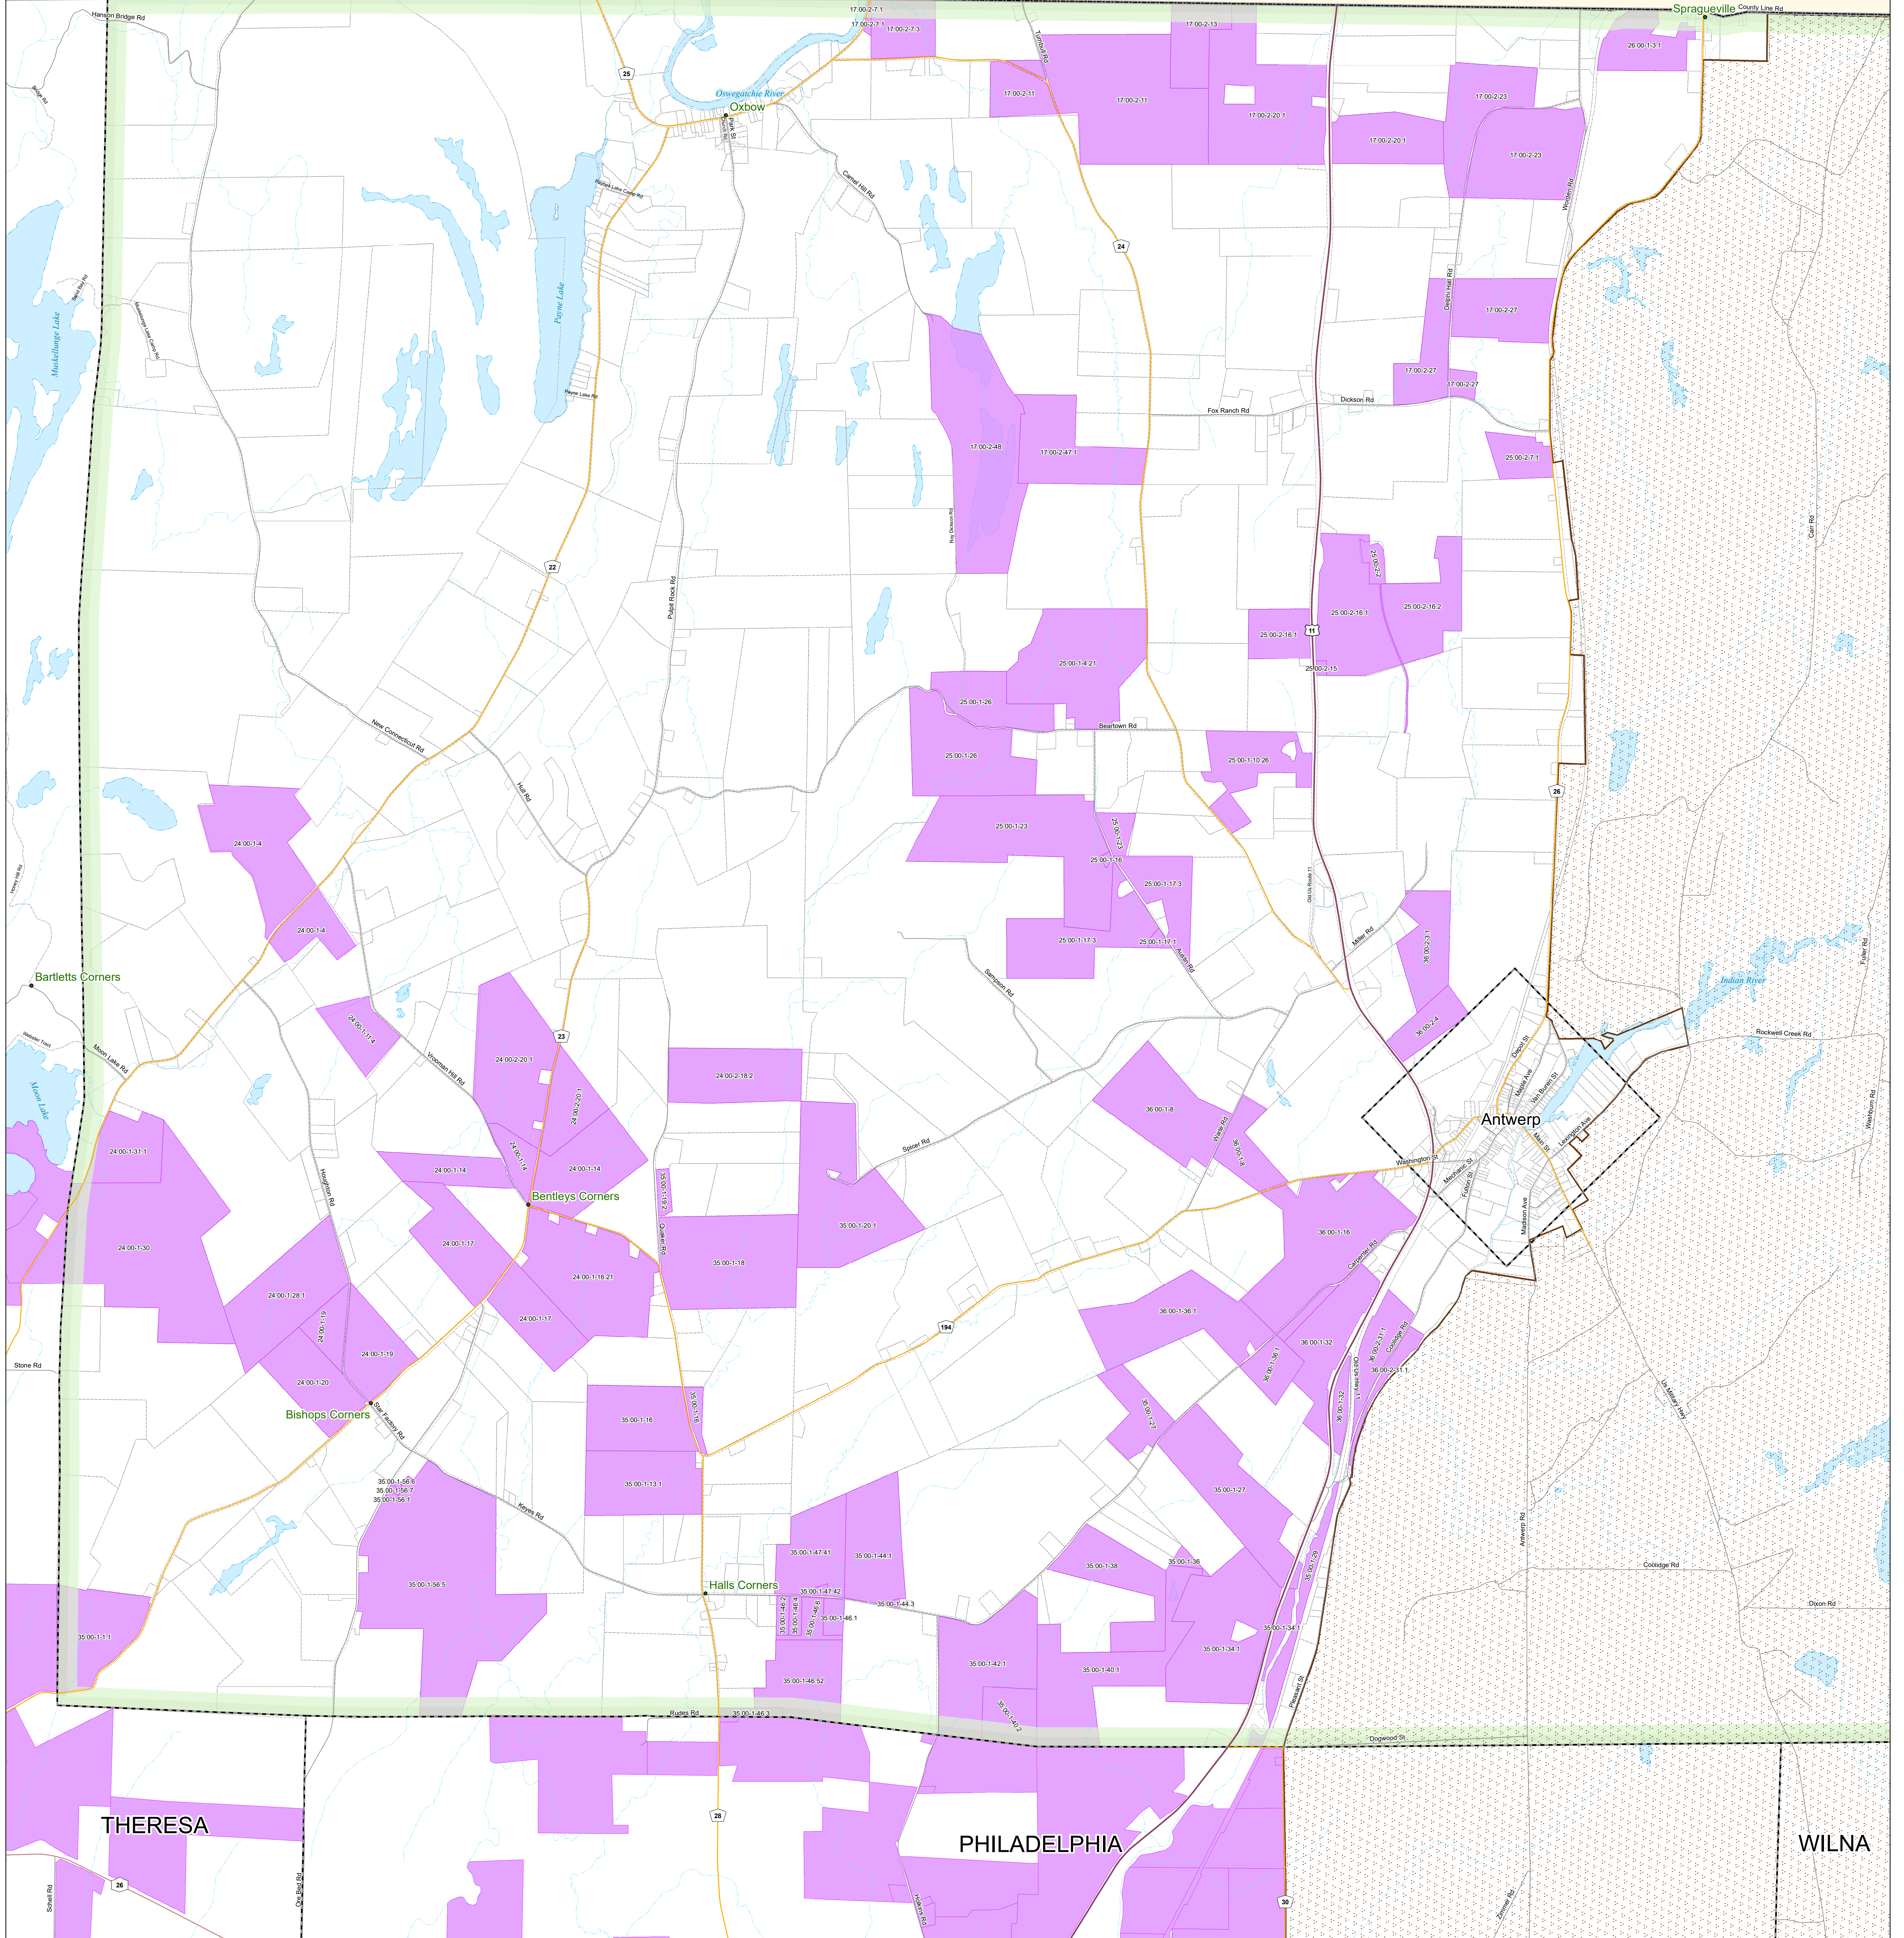

St Lawrence

- Roads**
- Interstate
  - Federal
  - State
  - County
  - Local
  - Private
- Other Features**
- Hamlets
  - Rivers / Streams
  - Ag District Southeast # 1
  - Ag District North # 2
  - Ag District Southwest # 3
  - County Boundaries
  - Municipal Boundaries
  - Fort Drum Boundary
  - Parcels
  - Waterbodies

Jefferson County  
 New York State Certified Agricultural District Parcels  
 Includes 2020 Individual Inclusions  
**Town of Antwerp**

1:18,000  
 1 inch = 1,500 feet

Map prepared by the Jefferson County Department of Planning  
 March 2021  
 Subject to change on an annual basis  
 New York Central State Plane coordinate system  
 1983 North American datum  
**Data Sources**  
 Jefferson County Real Property Tax Services - 2020 Parcels  
 NYS Office of Cyber Security and Critical Infrastructure Coordination  
 US Census Bureau