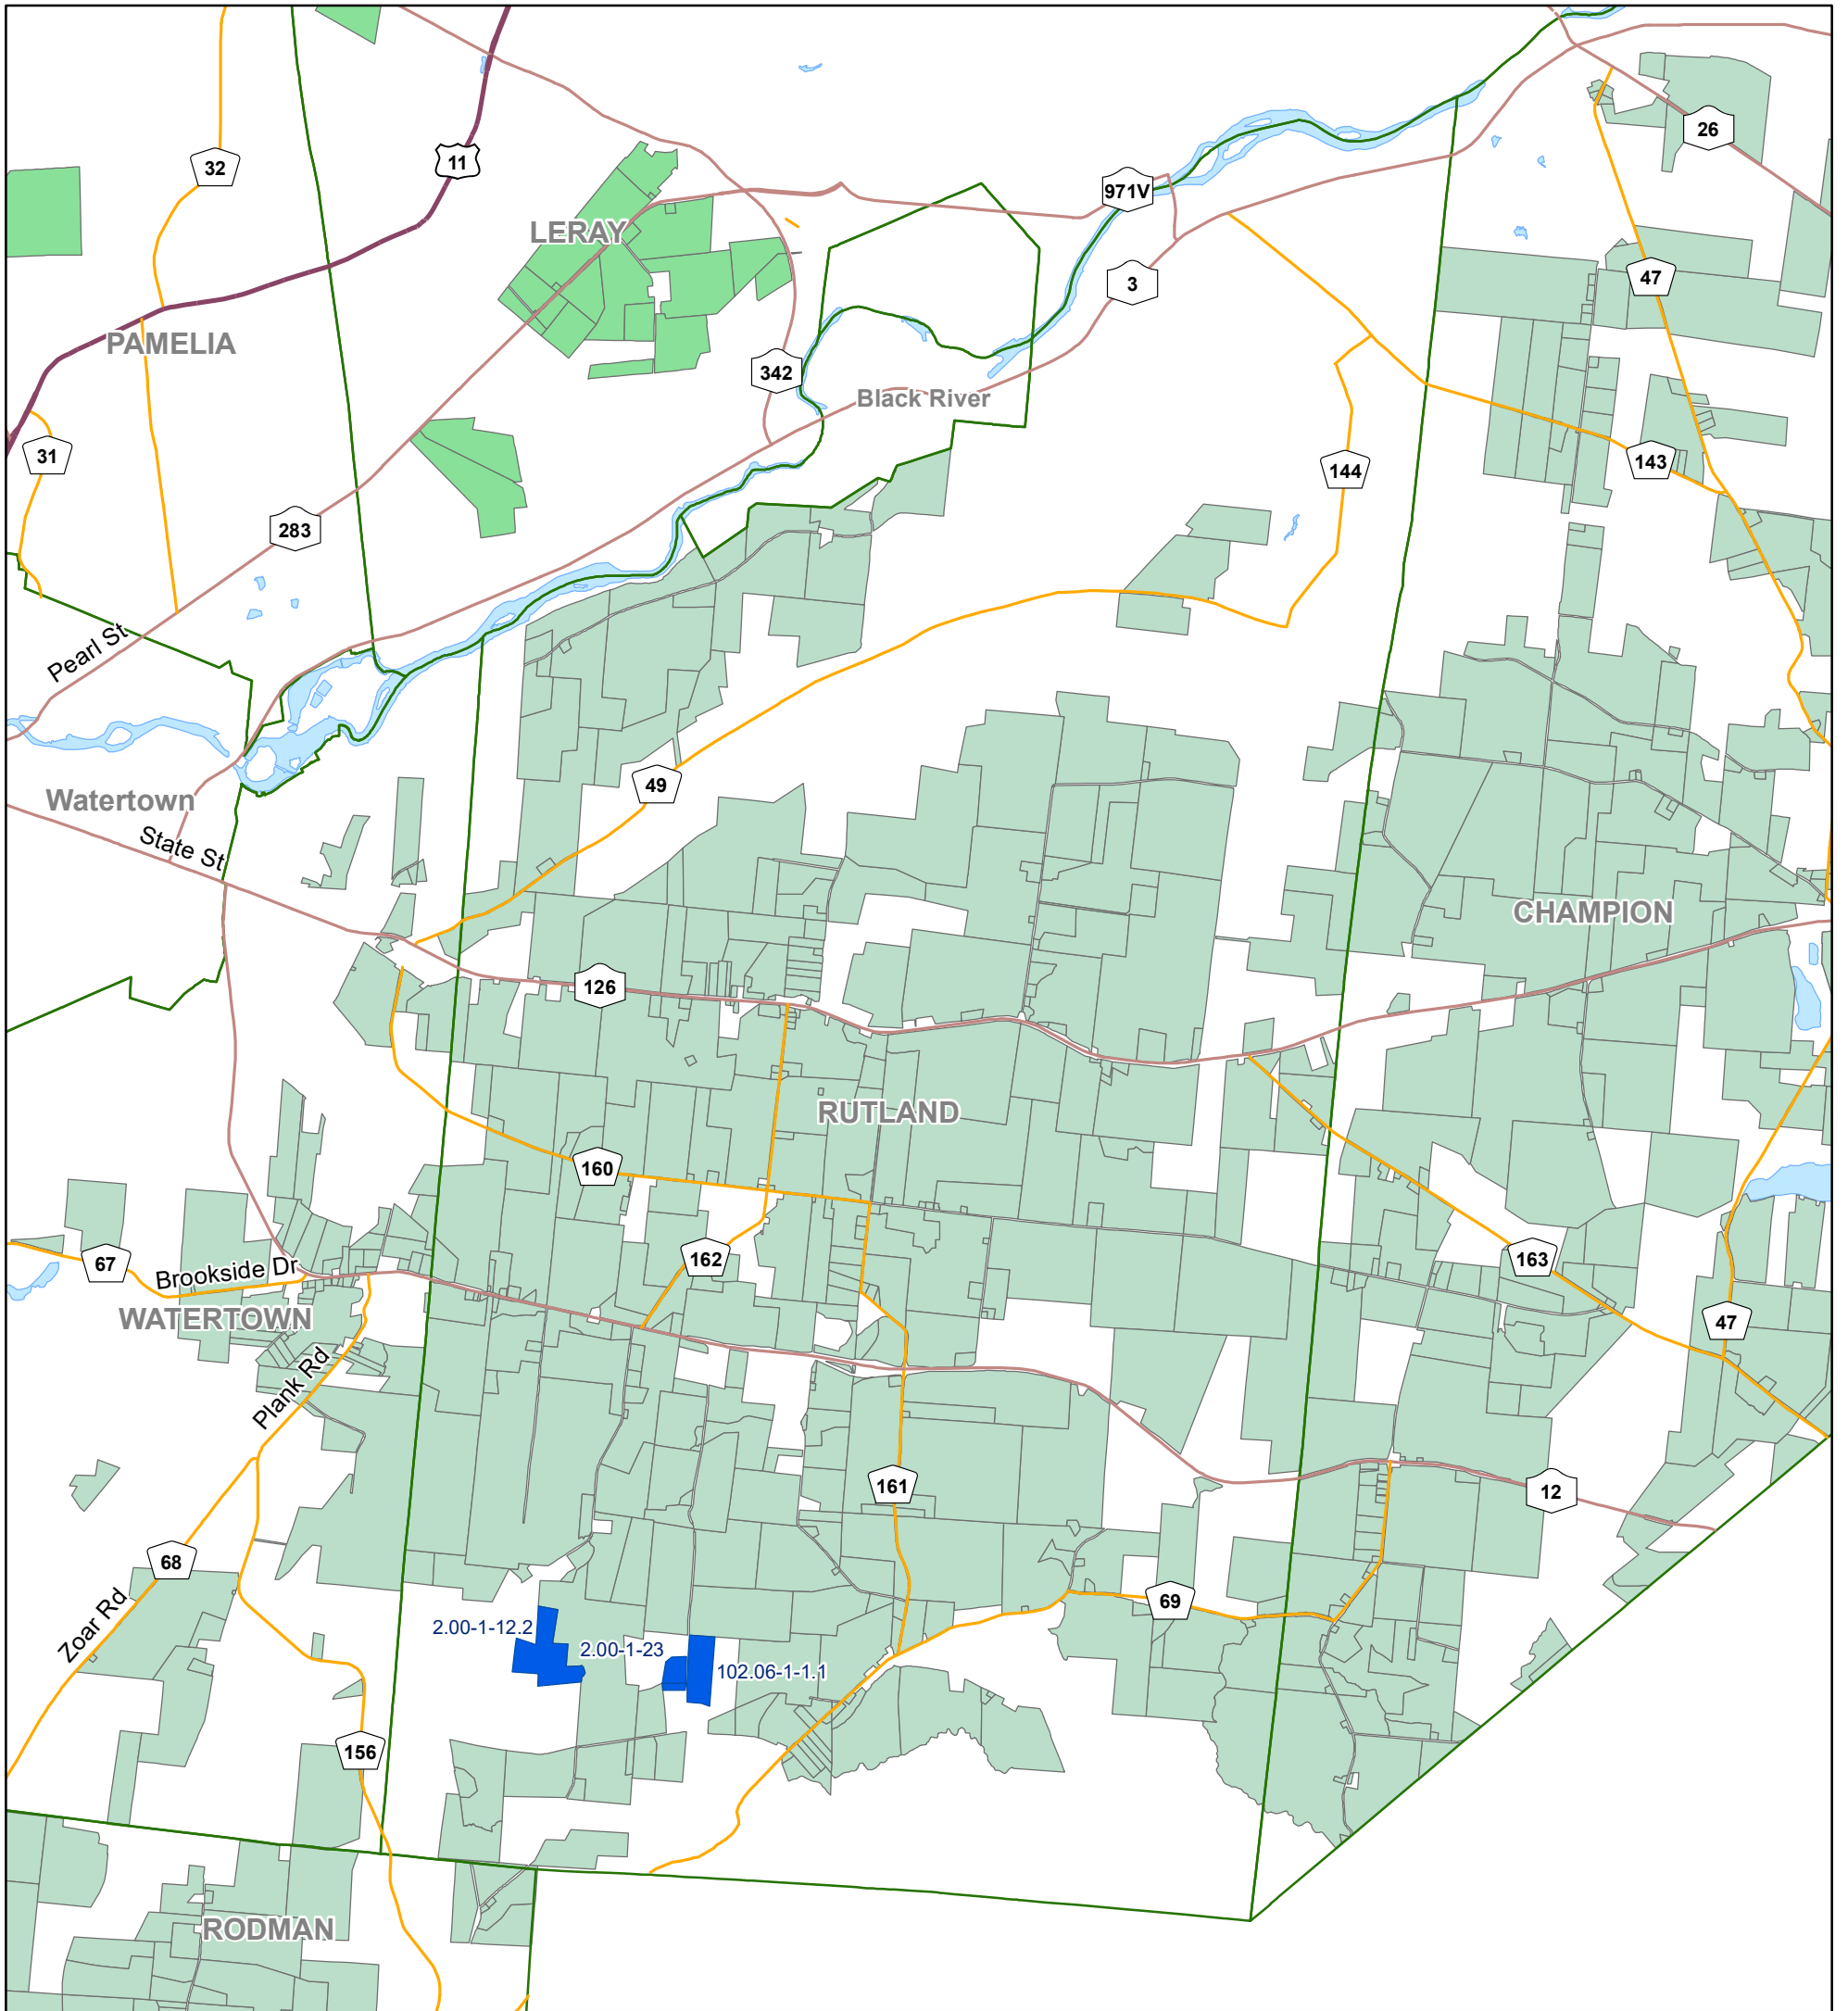

# Proposed 2023 Agricultural District Inclusions

## Rutland, New York

### Agricultural Districts

 Southeast

 North

 Southwest

0 0.5 1 2  
Miles